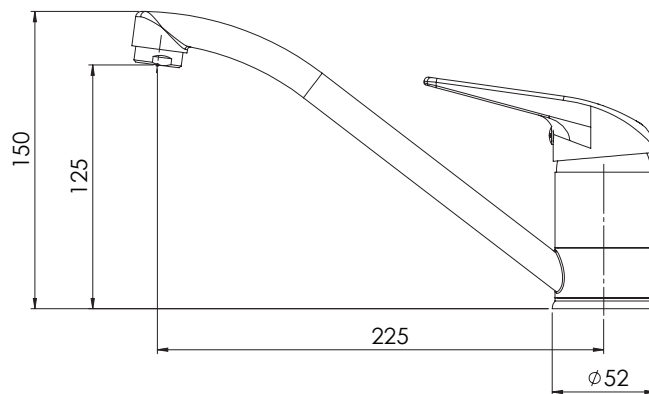

TECHNICAL PRODUCT INFORMATION

KNOX

SINK MIXER

KSMC

FEATURES & BENEFITS

- Suitable for all pressures (up to 1500kPa)
- 40mm quality European cartridge
- 360° swivel spout
- Designed in NZ
- Watermark certified
- 10 year warranty & lifetime extension warranty available