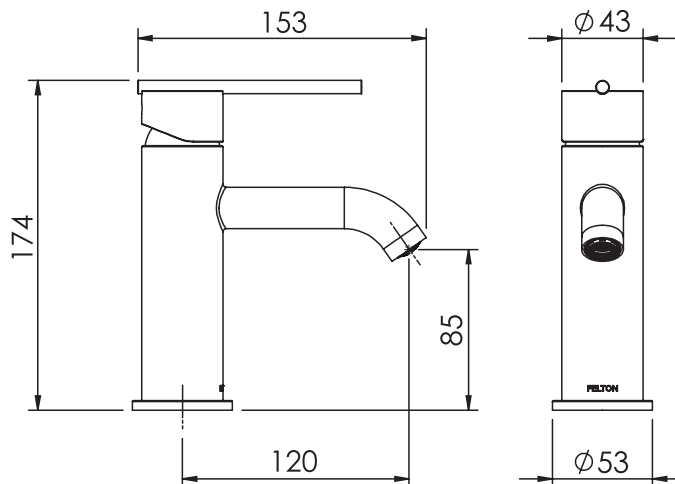

TECHNICAL PRODUCT INFORMATION

MOR

BASIN MIXER

FEATURES & BENEFITS

- Suitable for all pressures (up to 1500kPa)
- Available in chrome & PVD finishes
- 120mm reach
- 35mm quality European cartridge
- Designed in NZ
- Watermark certified
- 10 year warranty (T&C's apply)

EXCLUSIVE TO